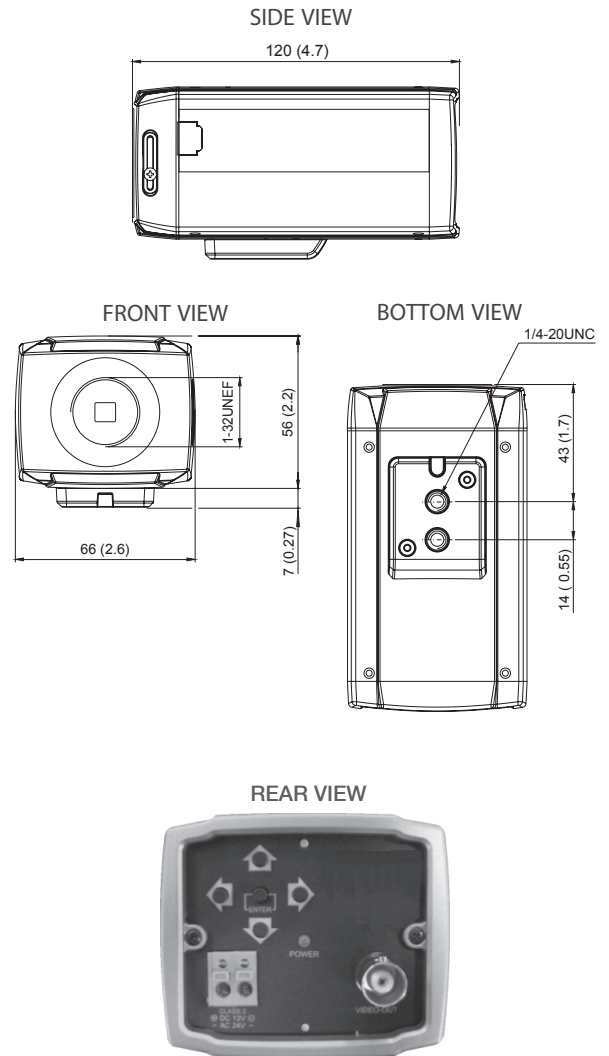

# 600TVL COLOR CAMERA

## SPECIFICATIONS

MODEL		TRUE D/N High Resolution Color Camera	
POWER	Power Source	24 VAC & 12 VDC +/-10%	
	Power Consumption	2.5 Watts	
GENERAL	Image Sensor	1/3" Super-HAD Color CCD (SONY)	
	Total Number of Pixels	811(H) x 507(V)	
	Scanning System	2:1 Interlace	
	Scanning Frequency	15.734KHz(H) x 59.94Hz(V)	
	Sync. System	Internal (No line lock)	
	Electronic Shutter	1/60 ~ 1/100,000 sec.	
VIDEO	Resolution	600TVL	
	Min. Illumination	Color (0.1 Lux) B/W (0.04Lux) @ F1.2, 50 IRE	
	Video Output	1.0 Vp-p, 75 ohm Composite	
	S/N Ratio	>50dB (AGC OFF)	
FUNCTION	Lens	MANUAL / DC	
	Shutter	AUTO, 1/60(1/50), Flickless, 1/250 ~ 1/100,000sec	
	Brightness	0~255	
	Backlight	OFF / BLC / HLC (High Light Compensation)	
	AGC	OFF / LOW / MIDDLE / HIGH	
	D-WDR	OFF / ON	
	White Balance	ATW1 / ATW2 / AWC->SET / MANUAL	
	Day & Night	AUTO / COLOR / B&W / EXT	
	Camera Title	OFF / ON	
	Motion Detection	OFF / ON (4 area)	
	Privacy Masking	OFF / ON (8 position)	
	Parking Line	OFF / ON	
	Lens Shading	OFF / ON (0~255)	
	2DNR	OFF / ON	
	Mirror	OFF / ON	
	Font Color	FONT 16 COLOR, ID&TITLE 16 COLOR	
	Contrast	0~255	
	Sharpness	0~31	
	Display	CRT / LCD / USER	
	Nega Image	OFF / ON	
	Language	ENGLISH / CHINESE	
	DPC	Dead Pixel Cancellation (Auto 64 Point)	
	MECHANICAL	Video Output	BNC Connector
		Power Input	2-Pin Terminal Block
		Auto Iris Output	4-Pin Mini Din Jack (Standard connection)
		Lens Mount	C/CS Mount (Selected through back focus)
		Mounting Hole	1/4"-20 UNC (Top or Bottom)
Operating Temperature		14°F ~ 122°F (-10°C ~ +50°C)	
Operating Humidity		0 - 96% (non-condensing)	
External Dimension		2.6"W x 2.2"H x 4.7"D (66W x 56H x 120D mm)	
Weight (Unit)		0.88lbs (400g)	
Conformity Certifications		FCC, UL, CE, RoHs	

## DIMENSIONS